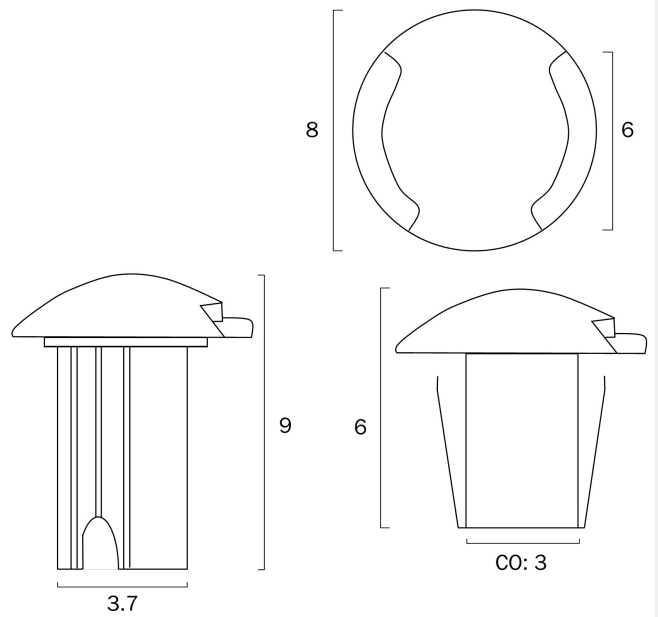

## LUC 2X 3W 8-26V EXTERIOR LED INGROUND LIGHT

Note: Dimensions are only a guide and may vary due to manufacturing variations.

### LIGHT SOURCE

**Voltage Input**

8~26V

**Total Wattage (max)**

6

**Wattage**

3

**Globe Type**

### PRODUCT DIMENSIONS

**Fixture Weight (Kg)**

0.2

**Fixture Diameter (cm)**

8

**telbix.**

Fixture Height (cm)

9