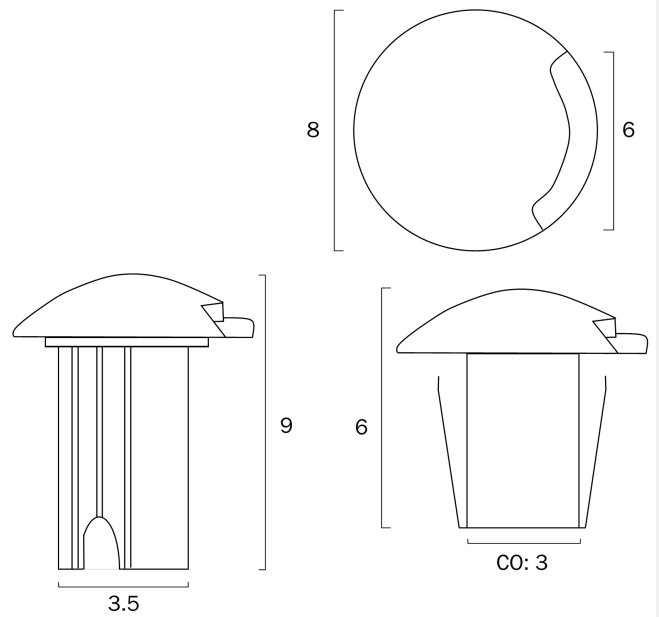

LUC 1X 3W 8-26V EXTERIOR LED INGROUND LIGHT

Note: Dimensions are only a guide and may vary due to manufacturing variations.

LIGHT SOURCE

Voltage Input

8~26V

Total Wattage (max)

3

Globe Type

Metal, Polycarbonate

Diffuser Material

Polycarbonate

PRODUCT DIMENSIONS

Fixture Weight (Kg)

0.2

Fixture Diameter (cm)

8