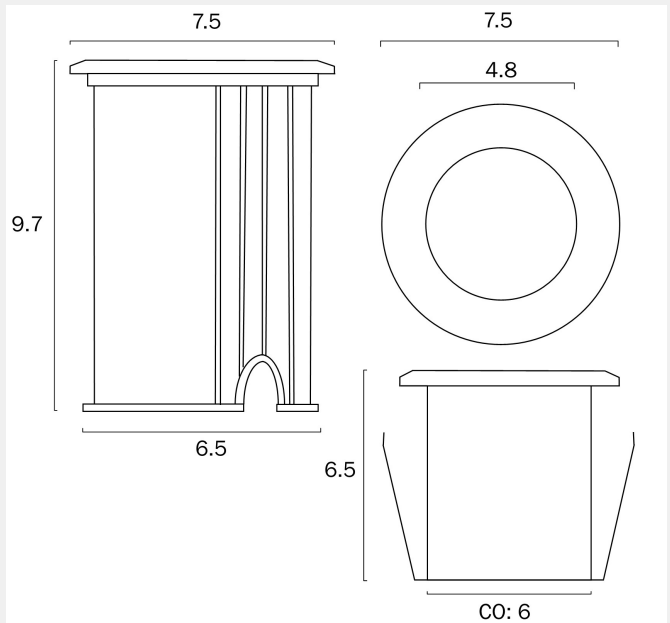

## LUC 8W 8-26V EXTERIOR LED INGROUND LIGHT

Note: Dimensions are only a guide and may vary due to manufacturing variations.

### LIGHT SOURCE

**Voltage Input**

8~26V

**Total Wattage (max)**

8

**Globe Type**

LED integrated COB

**Globe / Light Source qty**

1

**Globe / Light Source included**

Yes

**Color Kelvin**

3000k

**Color Temperature**

Warm White

**Dimmable**

### PRODUCT DIMENSIONS

**Fixture Weight (Kg)**

0.5

**Fixture Diameter (cm)**

7.5

**Fixture Height (cm)**

9.7

**telbix.**