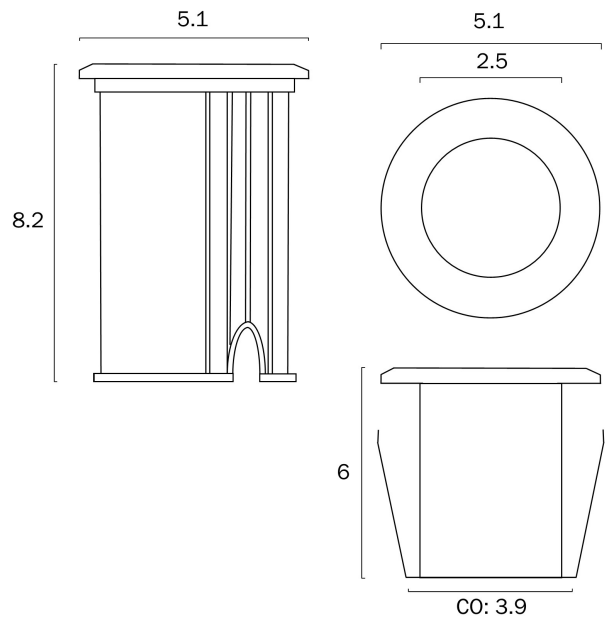

LUC 3W 8-26V EXTERIOR LED INGROUND LIGHT

LIGHT SOURCE

Voltage Input

8~26V

Total Wattage (max)

3

Globe Type

LED integrated COB

Globe / Light Source qty

1

Globe / Light Source included

Yes

Color Kelvin

3000k

Color Temperature

Warm White

IP65

Beam Angle (degree)

36

Mounting

Recess

COLOUR AND MATERIAL

Fixture Material

Metal,Polycarbonate

Diffuser Material

Polycarbonate

PRODUCT DIMENSIONS

Fixture Weight (Kg)

0.2

Fixture Diameter (cm)

5.1

Fixture Height (cm)