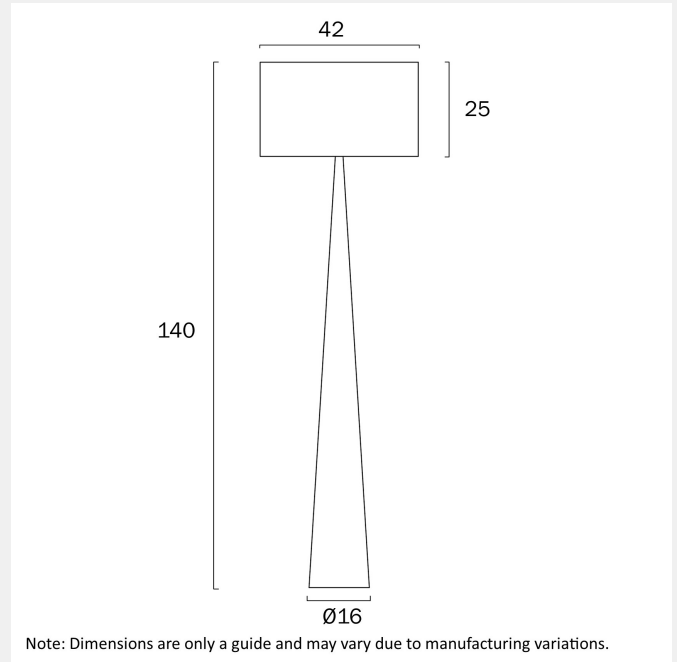

LOVISA FLOOR LAMP

LIGHT SOURCE

Voltage Input

240V

Total Wattage (max)

25

Globe Type

E27

Globe / Light Source qty

1

Globe / Light Source included

No

Dimmable

Globe Dependant

SPECIFICATIONS

Lead and Plug

Yes

Switch

Foot Switch

IP rating

IP20

Height Adjustable?

No

Electrical Protection

CLASS II – DOUBLE INSULATED, EARTH NOT REQUIRED

COLOUR AND MATERIAL

Fixture Material

Iron,Fabric

Fixture Finish

Wood Tones

PRODUCT DIMENSIONS

Fixture Weight (Kg)

3

Fixture Height (cm)

140

Fixture Diameter (cm)

42

Cable Length (cm)

200 (50+Foot Switch+150)