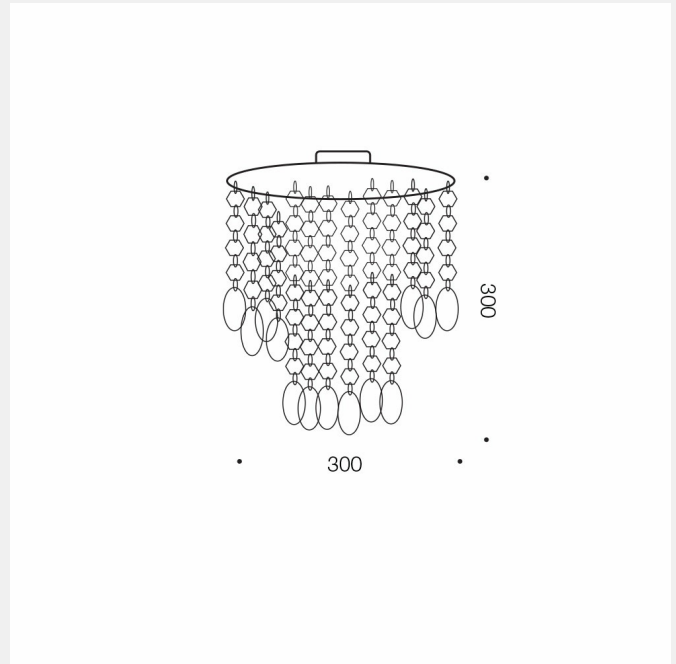

LOVEN BATTEN FIX CEILING LIGHT

LIGHT SOURCE

Globe Type

B22

Globe / Light Source qty

1

Globe / Light Source included

No

Dimmable

Globe Dependant

SPECIFICATIONS

Lead and Plug

No

IP rating

IP20

Mounting

Batten Fix (DIY)

COLOUR AND MATERIAL

Fixture Material

Acrylic,Metal

PRODUCT DIMENSIONS

Fixture Weight (Kg)

0.9

Fixture Projection (cm)

30

Fixture Height (cm)

30

Fixture Diameter (cm)

30

WARRANTY

Replacement Warranty

*3 Years