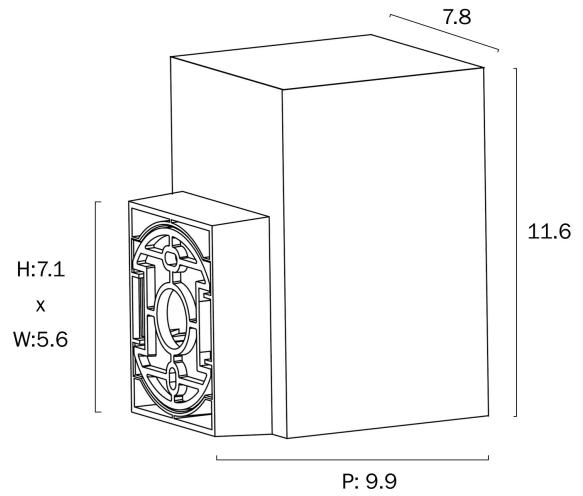

LORSA SINGLE EXTERIOR LED WALL LIGHT

Note: Dimensions are only a guide and may vary due to manufacturing variations.

LIGHT SOURCE

Voltage Input

240V

Total Wattage (max)

9

Globe Type

LED integrated SMD

Globe / Light Source qty

1

Globe / Light Source included

Yes

Color Kelvin

3 CCT (2700k - 3000k - 4000k)

Color Temperature

Sand

PRODUCT DIMENSIONS

Fixture Weight (Kg)

0.28

Fixture Projection (cm)

9.9

Fixture Height (cm)

11.6