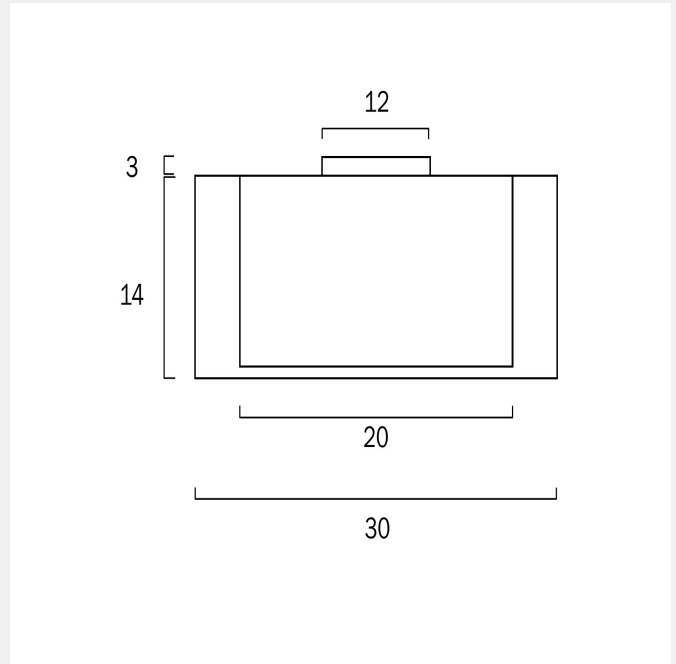

## LORIA 30CM BATTEN FIX CEILING LIGHT SMALL

### PRODUCT DIMENSIONS

**Fixture Weight (Kg)**

0.7

**Fixture Projection (cm)**

14

**Fixture Height (cm)**

14

**Fixture Diameter (cm)**