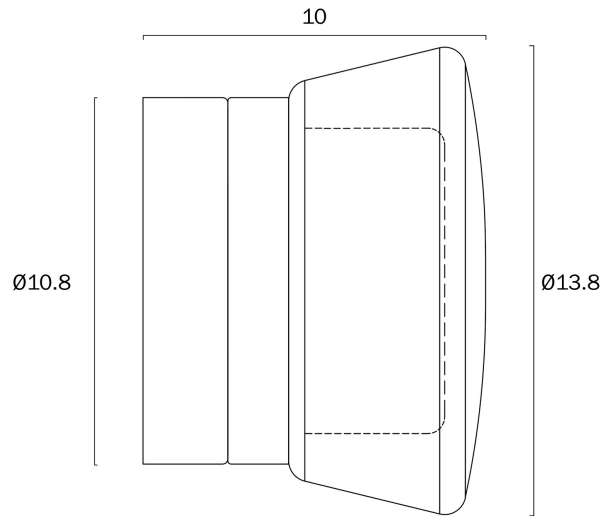

LOMIRA WALL LIGHT

LIGHT SOURCE

Voltage Input

240V

Total Wattage (max)

6

Globe Type

LED integrated SMD

Fixture Material

Iron, Glass

Fixture Finish

Polished or Satin

PRODUCT DIMENSIONS

Fixture Weight (Kg)

0.6

Fixture Projection (cm)