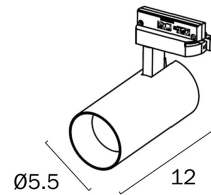

## LOGIK TRACK LIGHT LED 12W CEILING LIGHT

TS55 (12W)

TS65 (18W)

Note: Dimensions are only a guide and may vary due to manufacturing variations.

### LIGHT SOURCE

**Voltage Input**

240V

**Total Wattage (max)**

36

**Wattage**

12

**Globe Type**

## PRODUCT DIMENSIONS

---

**Fixture Weight (Kg)**

1.25

**Fixture Height (cm)**

12

**Fixture Length (cm)**

1000

**Fixture Width (cm)**

5.5