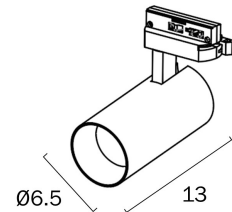

## LOGIK TRACK LIGHT LED 12W CEILING LIGHT

TS55 (12W)

TS65 (18W)

Note: Dimensions are only a guide and may vary due to manufacturing variations.

### LIGHT SOURCE

**Voltage Input**

240V

**Total Wattage (max)**

36

**Wattage**

12

**Globe Type**

## PRODUCT DIMENSIONS

---

**Fixture Weight (Kg)**

1.25

**Fixture Height (cm)**

12

**Fixture Length (cm)**

1000

**Fixture Width (cm)**

5.5