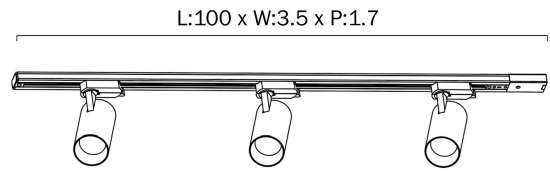

## LOGIK TRACK LIGHT LED 12W CEILING LIGHT

TS55 (12W)

TS65 (18W)

Note: Dimensions are only a guide and may vary due to manufacturing variations.

## PRODUCT DIMENSIONS

---

**Fixture Weight (Kg)**

1.25

**Fixture Height (cm)**

12

**Fixture Length (cm)**

1000