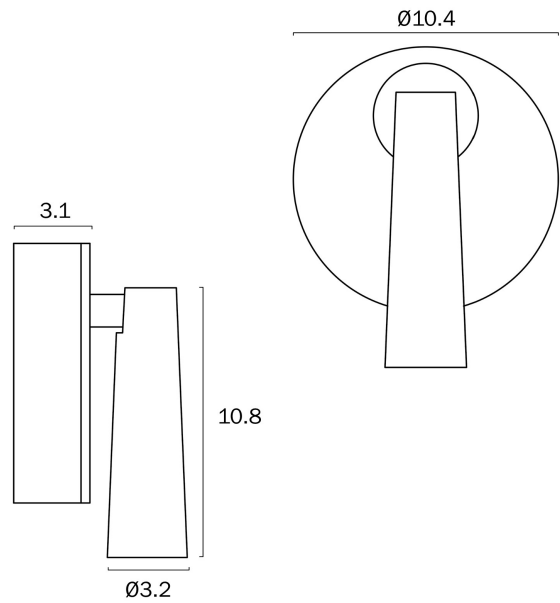

## LODAN LED WALL LIGHT

Note: Dimensions are only a guide and may vary due to manufacturing variations.

### LIGHT SOURCE

**Voltage Input**

240V

**Total Wattage (max)**

3

**Globe Type**

LED integrated COB

**Globe / Light Source qty**

## PRODUCT DIMENSIONS

---

**Fixture Weight (Kg)**

0.48

**Fixture Length (cm)**

10.8

**Fixture Diameter (cm)**

3.2