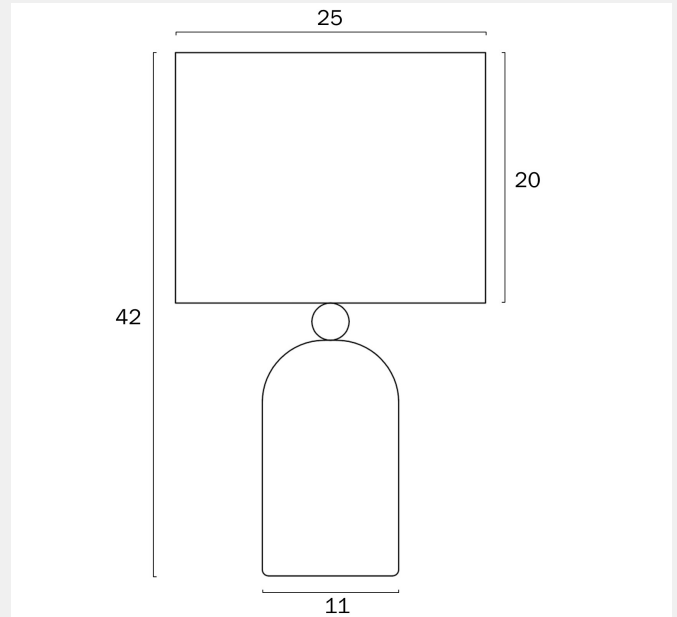

LIVIA TABLE LAMP

Note: Dimensions are only a guide and may vary due to manufacturing variations.

LIGHT SOURCE

Voltage Input

240V

Total Wattage (max)

25

Globe Type

Fixture Weight (Kg)

4.5

Fixture Height (cm)

42

Fixture Diameter (cm)

25

Cable Length (cm)

180 (30+Inline Switch+150)