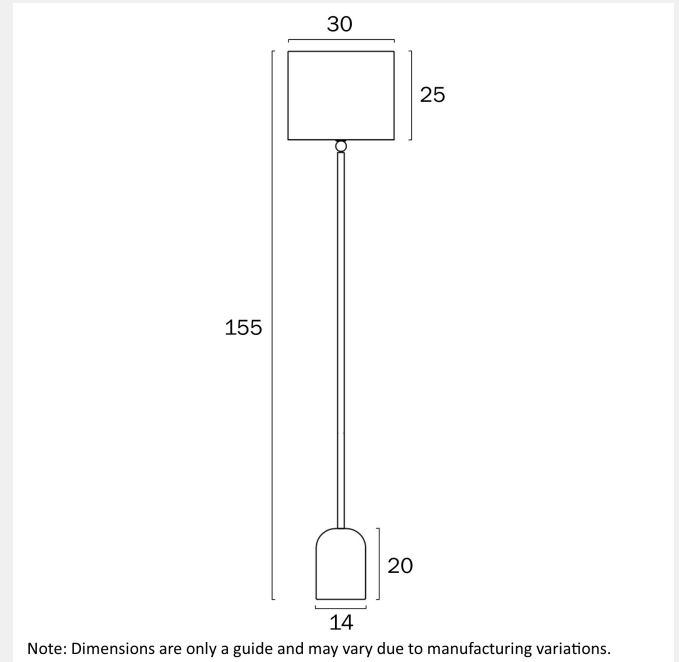

LIVIA FLOOR LAMP

LIGHT SOURCE

Voltage Input

240V

Total Wattage (max)

25

Globe Type

E27

8

Fixture Height (cm)

155

Fixture Diameter (cm)

30

Cable Length (cm)

200 (50+Foot Switch+150)

telbix.