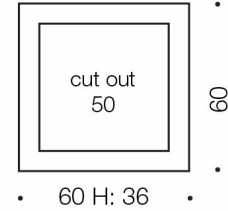

LIMA SQUARE LED STAIR WALL LIGHT

LIGHT SOURCE

Voltage Input

240V

Total Wattage (max)

3

Globe Type

LED integrated SMD

Globe / Light Source qty

1

Globe / Light Source included

Yes

Color Kelvin

3000k or 5000k

Color Temperature

Warm White or Cool White

PRODUCT DIMENSIONS

Fixture Weight (Kg)

0.1

Fixture Length (cm)

6

Fixture Width (cm)

6

Cut Out (cm)