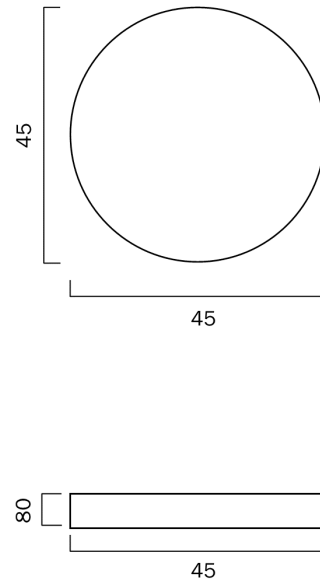

LILAC 40CM 32W 3CCT LED OYSTER DIMMABLE CEILING LIGHT

LIGHT SOURCE

Voltage Input

240V

Total Wattage (max)

32

Globe Type

LED integrated SMD

Globe / Light Source included

Yes

Color Kelvin

3 CCT (3000k - 4000k - 5000k)

Color Temperature

Warm White; Natural White; Cool White

Dimmable

Yes - TRIAC

telbix.

PRODUCT DIMENSIONS

Fixture Weight (Kg)

1.54

Fixture Diameter (cm)

40.5

Fixture Projection (cm)

2.5