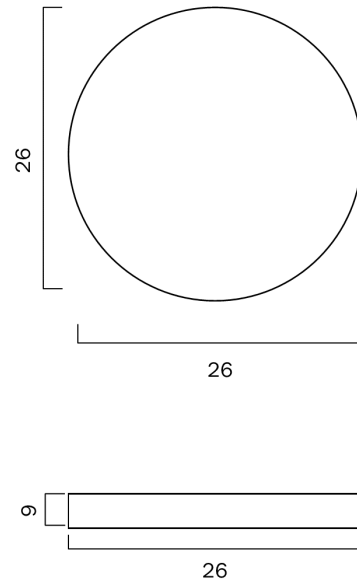

LILAC 28CM 18W 3CCT LED OYSTER NON-DIMMABLE CEILING LIGHT

LIGHT SOURCE

Voltage Input

240V

Total Wattage (max)

18

Globe Type

LED integrated SMD

Globe / Light Source included

Yes

Color Kelvin

3 CCT (3000k - 4000k - 5000k)

Color Temperature

Warm White; Natural White; Cool White

Dimmable

No

telbix.

PRODUCT DIMENSIONS

Fixture Weight (Kg)

0.51

Fixture Diameter (cm)

28

Fixture Projection (cm)

2.5