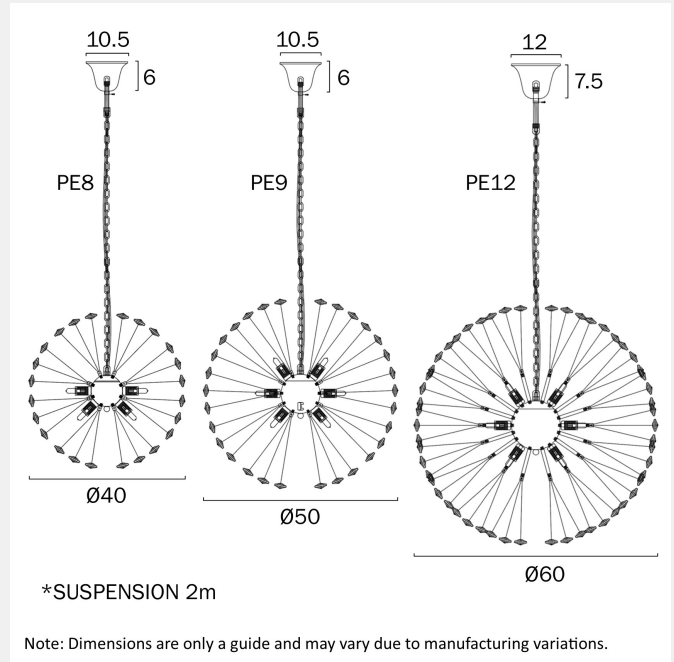

LERIDA 9 PENDANT LIGHT ROUND

LIGHT SOURCE

Voltage Input

240V

Total Wattage (max)

54

Wattage

6

Globe Type

G9

Globe / Light Source qty

9

Globe / Light Source included

No

Dimmable

Globe Dependant

SPECIFICATIONS

Lead and Plug

No

IP rating

IP20

Suspension Type

Chain

Height Adjustable?

Fixture Finish

Gloss

WARRANTY

Replacement Warranty

*3 Years

PRODUCT DIMENSIONS

Fixture Weight (Kg)

3.05