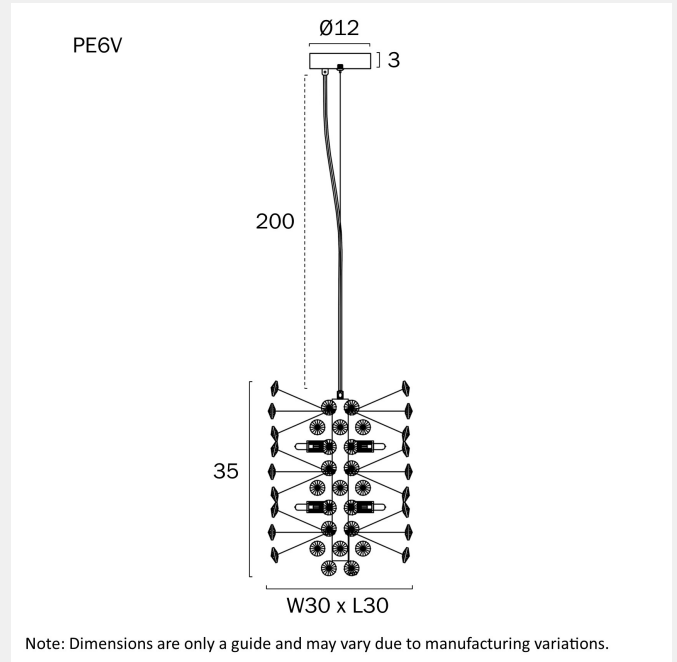

LERIDA 6 PENDANT LIGHT VERTICAL

Note: Dimensions are only a guide and may vary due to manufacturing variations.

LIGHT SOURCE

Voltage Input

240V

Total Wattage (max)

36

Wattage

Globe Dependant

SPECIFICATIONS

Lead and Plug

No

IP rating

IP20

Suspension Type

Break Wire

2.95

Telbix.

Fixture Height (cm)

35

Fixture Length (cm)

30

Fixture Width (cm)

30