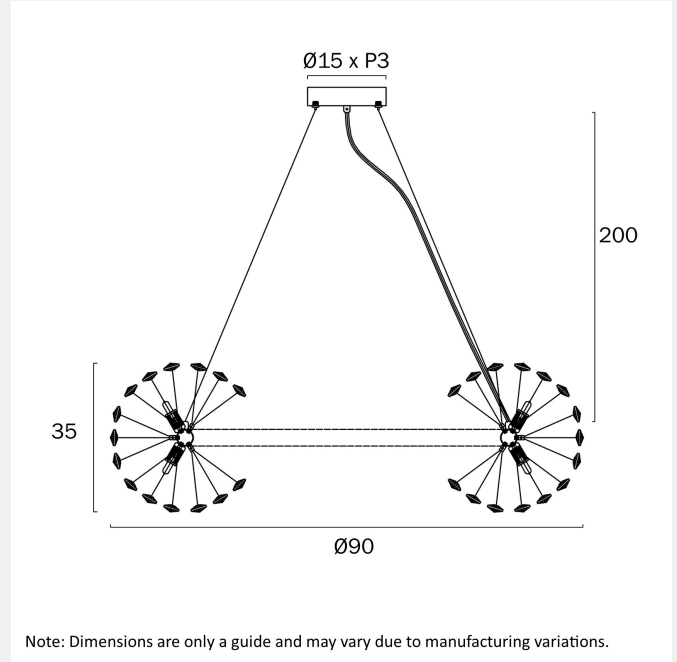

LERIDA 24 PENDANT LIGHT

LIGHT SOURCE

Voltage Input

240V

Total Wattage (max)

144

Wattage

6

SPECIFICATIONS

Lead and Plug

No

IP rating

IP20

Suspension Type

Break Wire

Height Adjustable?

Fixture Finish

Gloss

WARRANTY

Replacement Warranty

*3 Years

PRODUCT DIMENSIONS

Fixture Weight (Kg)

11

Telbix.

Fixture Diameter (cm)

90

Fixture Height (cm)

35

Suspension Length (cm)

200

OTHER