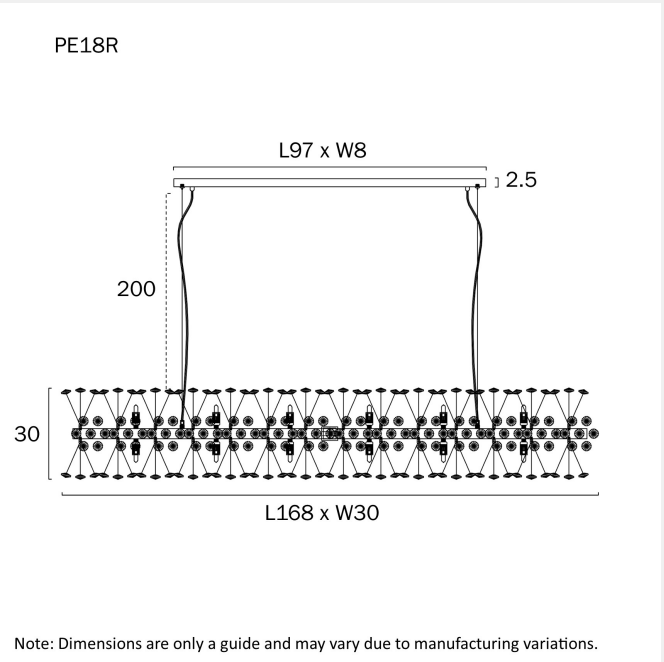

### LIGHT SOURCE

**Voltage Input**

240V

**Total Wattage (max)**

108

**Wattage**

6

**Globe Type**

### SPECIFICATIONS

**Lead and Plug**

No

**IP rating**

IP20

**Suspension Type**

Break Wire

**Height Adjustable?**

### PRODUCT DIMENSIONS

**Fixture Weight (Kg)**

11.4

## Fixture Length (cm)

168