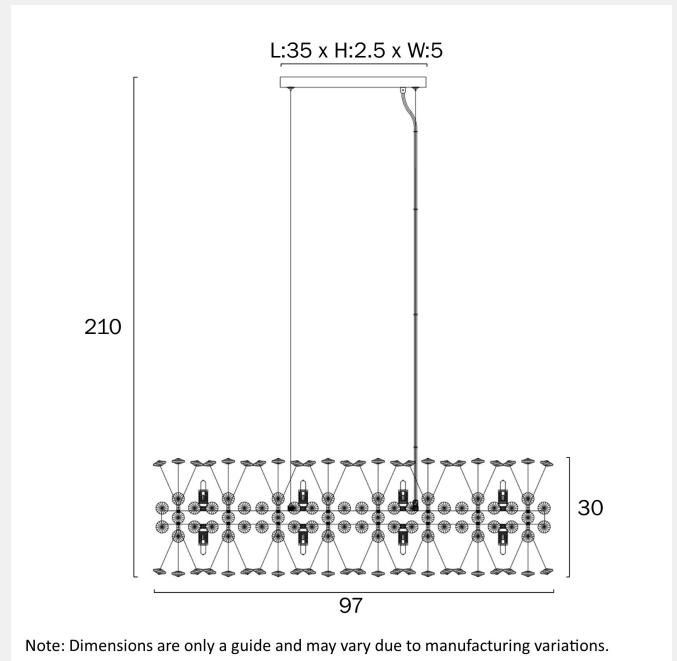

### LIGHT SOURCE

**Voltage Input**

240V

**Total Wattage (max)**

72

**Wattage**

6

**Globe Type**

### PRODUCT DIMENSIONS

**Fixture Weight (Kg)**

5.25

## Fixture Length (cm)

97

## Fixture Width (cm)

30