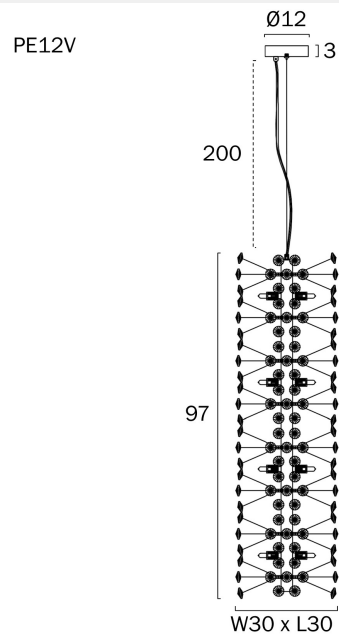

LERIDA 12 PENDANT LIGHT VERTICAL

Note: Dimensions are only a guide and may vary due to manufacturing variations.

LIGHT SOURCE

Voltage Input

240V

Total Wattage (max)

72

Wattage

Globe Dependant

SPECIFICATIONS

Lead and Plug

No

IP rating

IP20

Suspension Type

Break Wire

5.9

Telbix.

Fixture Height (cm)

97

Fixture Length (cm)

30

Fixture Width (cm)

30