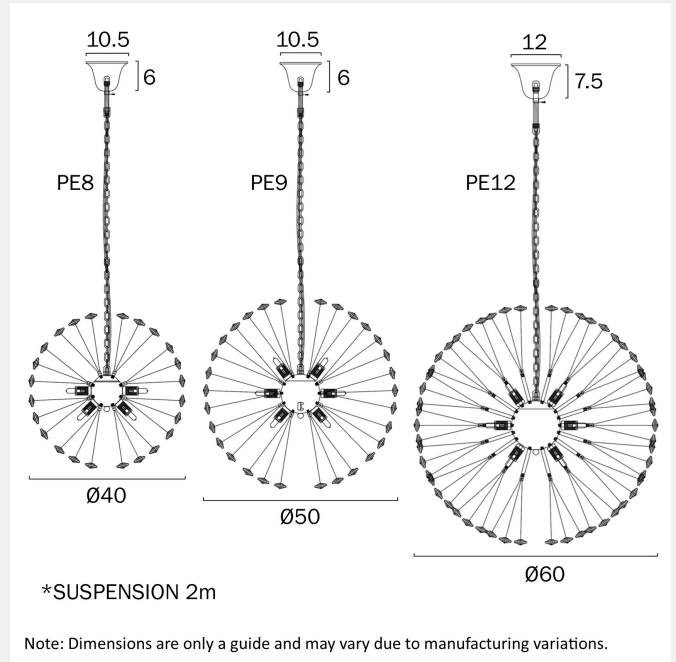

LERIDA 12 PENDANT LIGHT ROUND

LIGHT SOURCE

Voltage Input

240V

Total Wattage (max)

72

Wattage

6

SPECIFICATIONS

Lead and Plug

No

IP rating

IP20

Suspension Type

Chain

Height Adjustable?

Fixture Finish

Gloss

WARRANTY

Replacement Warranty

*3 Years

PRODUCT DIMENSIONS

Fixture Weight (Kg)

5.05

Telbix.

Fixture Diameter (cm)

60

Fixture Height (cm)

60

Suspension Length (cm)

200

OTHER