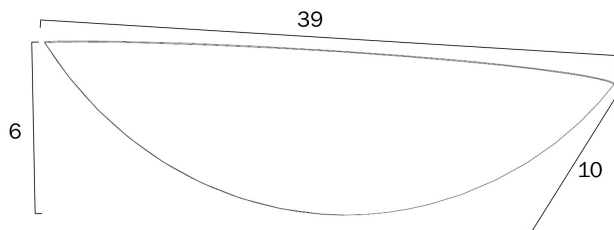

LEONE GYPSUM INDOOR WALL LIGHT

Note: Dimensions are only a guide and may vary due to manufacturing variations.

LIGHT SOURCE

Voltage Input

240V

Total Wattage (max)

18

Wattage

Matte

PRODUCT DIMENSIONS

Fixture Weight (Kg)

0.9

Fixture Projection (cm)

10

Fixture Width (cm)

39