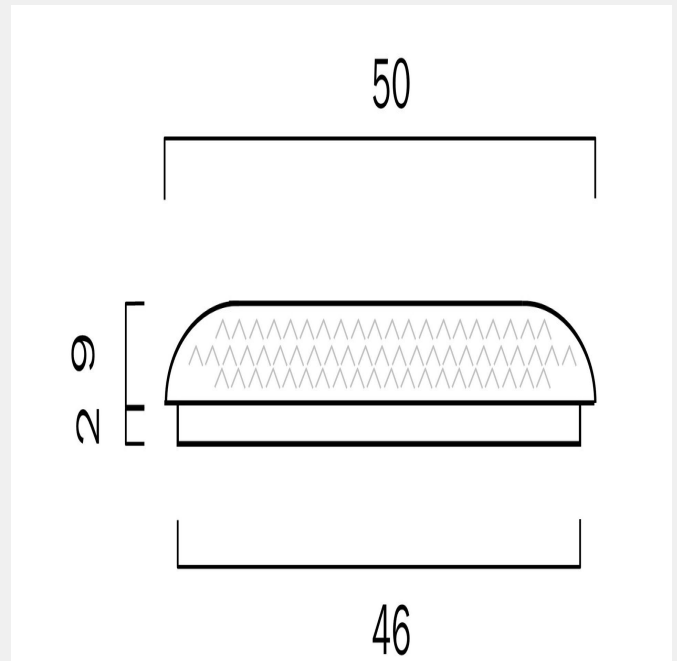

LEGERO 50CM 60W LED OYSTER SMART CEILING LIGHT

**LIGHT SOURCE**

**Voltage Input**

240V

**Total Wattage (max)**

60

**Globe Type**

LED integrated SMD

Surface

**Current Output (mA)**

150

**Control Gear Included**

No

**COLOUR AND MATERIAL**

**Fixture Material**

Acrylic,Iron

## PRODUCT DIMENSIONS

---

**Fixture Weight (Kg)**

2.1

**Fixture Diameter (cm)**

50

**Fixture Projection (cm)**

11