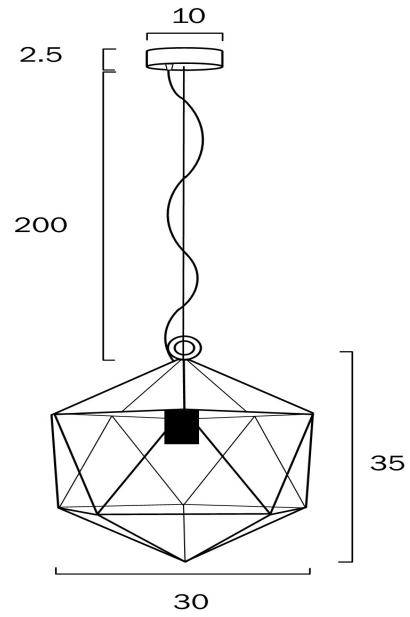

LAZLO 30CM PENDANT LIGHT SMALL SOLID BRASS

LIGHT SOURCE

Voltage Input

240V

Total Wattage (max)

25

Globe Type

E27

Globe / Light Source qty

1

Globe / Light Source included

No

Dimmable

Globe Dependant

SPECIFICATIONS

Lead and Plug

Surface

Electrical Protection

CLASS I - HIGH VOLTAGE, EARTH REQUIRED

COLOUR AND MATERIAL

Fixture Material

Solid Brass,Glass

Glass Color

Clear

WARRANTY

Replacement Warranty

*3 Years

PRODUCT DIMENSIONS

Fixture Diameter (cm)

30

Fixture Height (cm)

35