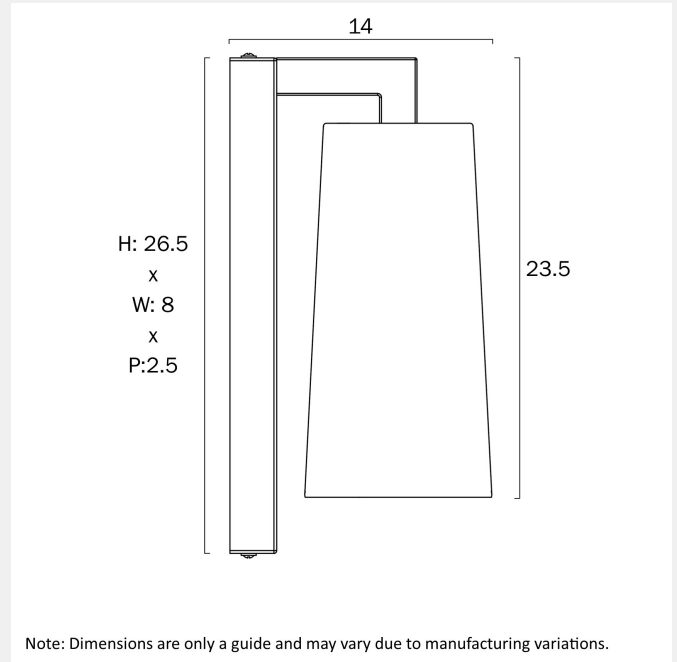

LAVIS WALL LIGHT

LIGHT SOURCE

Voltage Input

240V

Total Wattage (max)

25

Globe Type

E14

Globe / Light Source qty

1

Globe / Light Source included

No

Dimmable

Globe Dependant

SPECIFICATIONS

Lead and Plug

No

IP rating

IP20

Electrical Protection

CLASS I – HIGH VOLTAGE, EARTH REQUIRED

Mounting

Surface

COLOUR AND MATERIAL

Fixture Material

Iron, Fabric

Fixture Finish

Polished or Satin

PRODUCT DIMENSIONS

Fixture Weight (Kg)

0.6

Fixture Projection (cm)

14

Fixture Width (cm)

10

Fixture Height (cm)

23.5

WARRANTY

Replacement Warranty

*3 Years