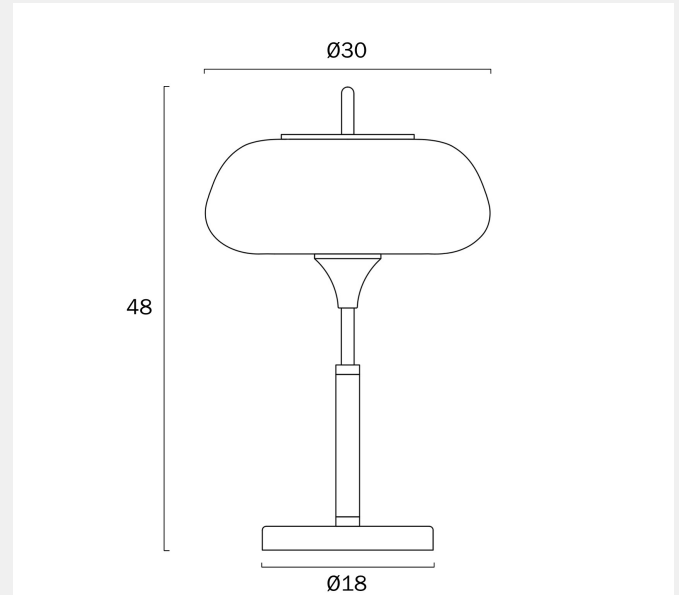

LASIAN TABLE LAMP

Note: Dimensions are only a guide and may vary due to manufacturing variations.

LIGHT SOURCE

Voltage Input

240V

Total Wattage (max)

25

Globe Type

E27

Globe / Light Source qty

1

Globe / Light Source included

No

Dimmable

Globe Dependant

SPECIFICATIONS

COLOUR AND MATERIAL

Fixture Material

Iron, Resin

PRODUCT DIMENSIONS

Fixture Weight (Kg)

2.68

Fixture Height (cm)

48

Fixture Diameter (cm)

30

Cable Length (cm)

180 (30+Inline Switch+150)

WARRANTY

Replacement Warranty

*3 Years

telbix.