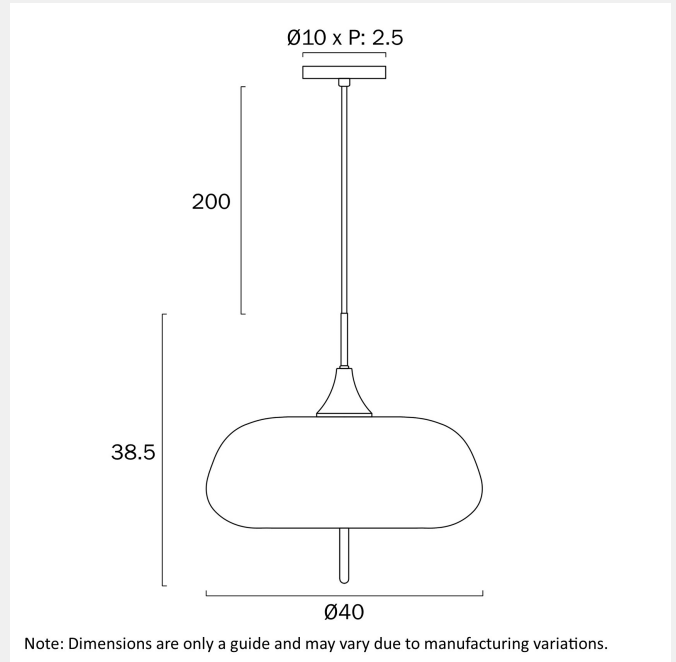

LASIAN 40CM PENDANT LIGHT

LIGHT SOURCE

Voltage Input

240V

Total Wattage (max)

50

Wattage

25

WARRANTY

Replacement Warranty

*3 Years

PRODUCT DIMENSIONS

Fixture Weight (Kg)

1.45

Fixture Diameter (cm)

40

Fixture Height (cm)

38.5

Fixture Length (cm)

0

Fixture Width (cm)

0

Suspension Length (cm)

200