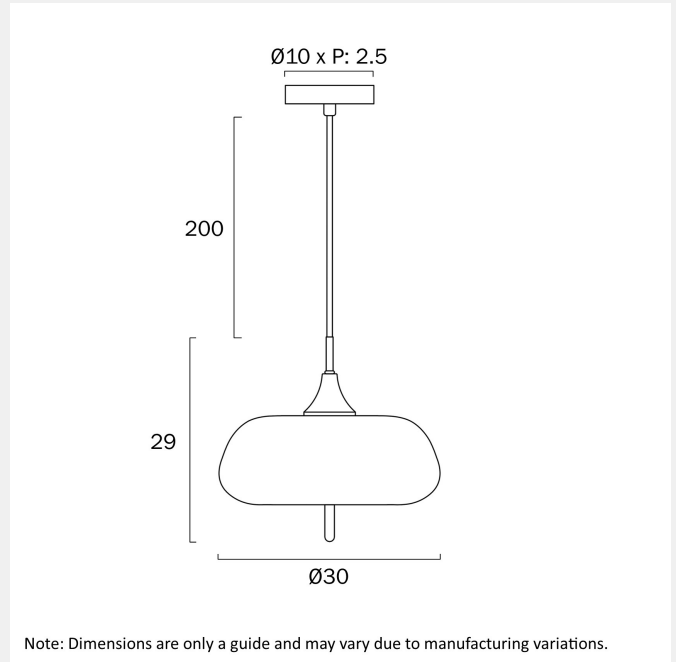

### LIGHT SOURCE

**Voltage Input**

240V

**Total Wattage (max)**

25

**Wattage**

0

**Globe Type**

## PRODUCT DIMENSIONS

---

Fixture Weight (Kg)

1

Fixture Diameter (cm)

30

Fixture Height (cm)

29