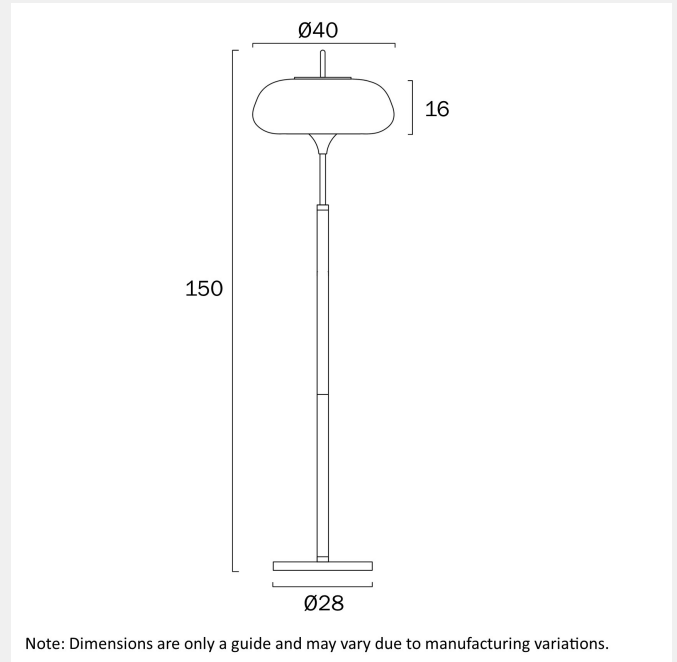

LASIAN FLOOR LAMP

LIGHT SOURCE

Voltage Input

240V

Total Wattage (max)

50

Globe Type

E27

Globe / Light Source qty

2

Globe / Light Source included

No

Dimmable

Globe Dependant

SPECIFICATIONS

Lead and Plug

Yes

Switch

Foot Switch

IP rating

IP20

Height Adjustable?

No

Electrical Protection

CLASS II – DOUBLE INSULATED, EARTH NOT REQUIRED

COLOUR AND MATERIAL

Fixture Material

Iron, Resin

PRODUCT DIMENSIONS

Fixture Weight (Kg)

6.1

Fixture Height (cm)

150

Fixture Diameter (cm)

40

Cable Length (cm)

200 (50+Foot Switch+150)

WARRANTY

Replacement Warranty

*3 Years