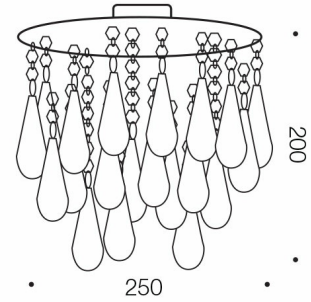

LARA BATTEN FIX CEILING LIGHT

LIGHT SOURCE

Globe Type

B22

Globe / Light Source qty

1

Globe / Light Source included

No

Batten Fix (DIY)

COLOUR AND MATERIAL

Fixture Material

Acrylic,Metal

PRODUCT DIMENSIONS

Fixture Weight (Kg)

1

Fixture Projection (cm)

24

Fixture Height (cm)

24

Fixture Diameter (cm)

25

WARRANTY

Replacement Warranty

*3 Years