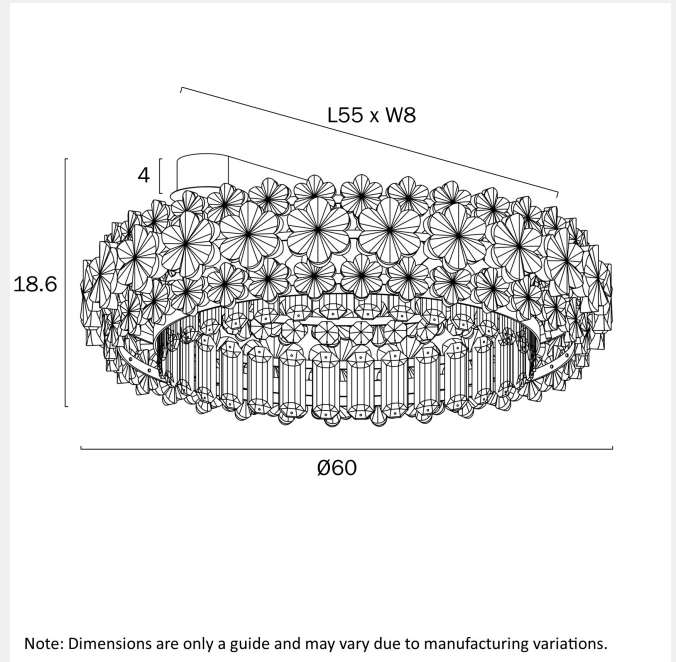

LANDIS 60CM CTC CEILING LIGHT

LIGHT SOURCE

Voltage Input

240V

Total Wattage (max)

46

Globe Type

LED integrated SMD

Globe / Light Source qty

1

Globe / Light Source included

Yes

Color Kelvin

3 CCT (3000k - 4000k - 5000k)

Color Temperature

Warm White; Natural White; Cool White

9.4

Telbix.

Fixture Projection (cm)

18.6

Fixture Diameter (cm)

60

WARRANTY

Replacement Warranty