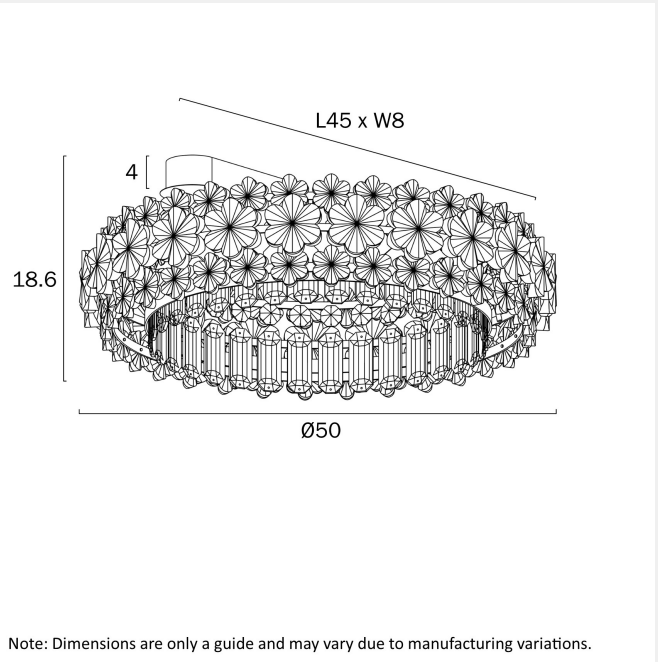

### LIGHT SOURCE

**Voltage Input**

240V

**Total Wattage (max)**

36

**Globe Type**

LED integrated SMD

**Globe / Light Source qty**

### PRODUCT DIMENSIONS

**Fixture Weight (Kg)**

8

## Fixture Projection (cm)

18.6

## Fixture Diameter (cm)

50