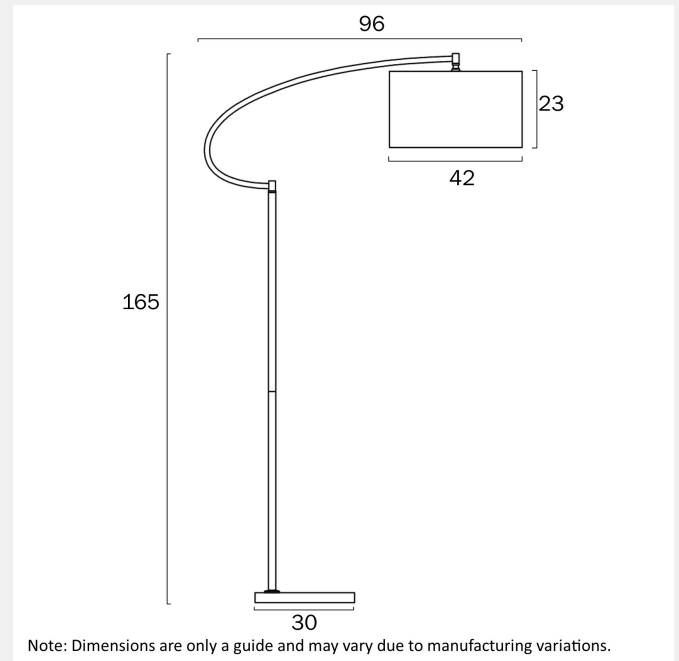

LAINÉ FLOOR LAMP

LIGHT SOURCE

Voltage Input

240V

Total Wattage (max)

25

Globe Type

E27

7

Fixture Height (cm)

165

Fixture Width (cm)

96

Cable Length (cm)

200 (50+Foot Switch+150)

telbix.