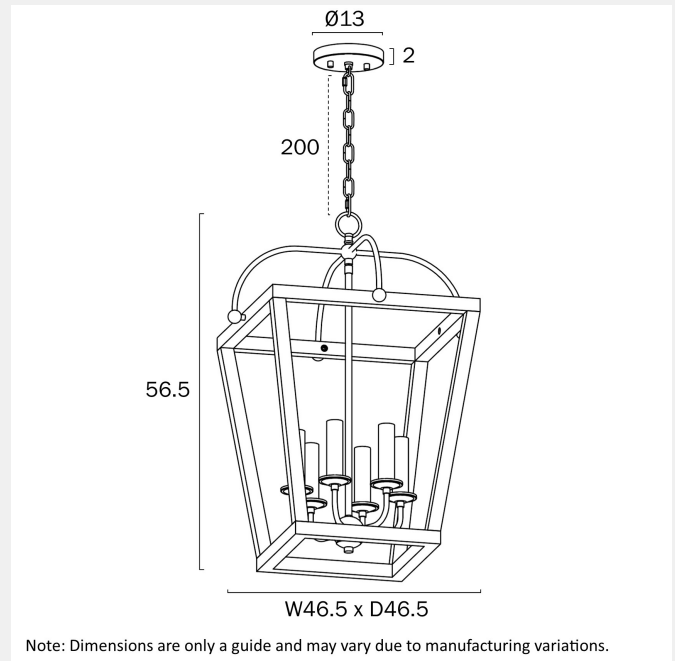

### LIGHT SOURCE

**Voltage Input**

240V

**Total Wattage (max)**

150

**Wattage**

25

**Globe Type**

E14

**Globe / Light Source qty**

6

**Globe / Light Source included**

No

**Dimmable**

Globe Dependant

## PRODUCT DIMENSIONS

---

**Fixture Weight (Kg)**

4.8

**Fixture Height (cm)**

56.5

**Fixture Length (cm)**

46.5

**Fixture Width (cm)**

46.5

**Suspension Length (cm)**

200