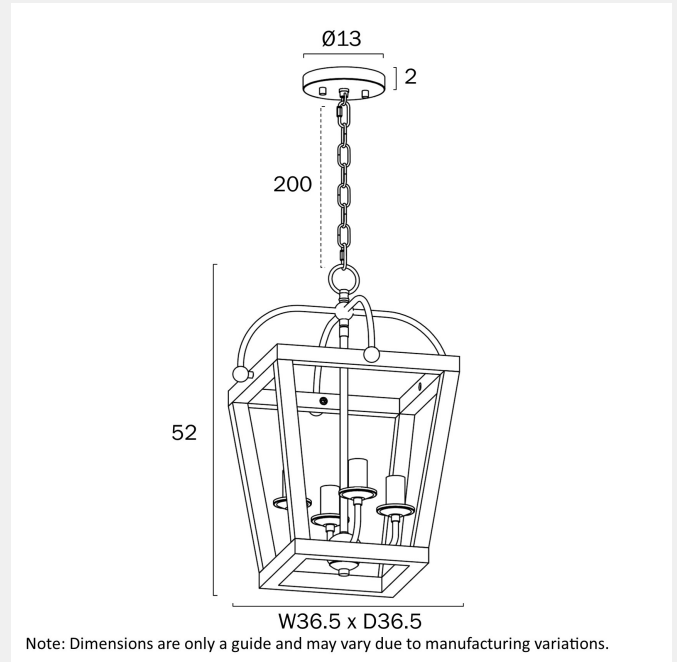

## LACOTA 4 PENDANT LIGHT

### LIGHT SOURCE

**Voltage Input**

240V

**Total Wattage (max)**

100

**Wattage**

25

**Globe Type**

## PRODUCT DIMENSIONS

---

**Fixture Weight (Kg)**

3.3

**Fixture Height (cm)**

52

**Fixture Length (cm)**

36.5

**Fixture Width (cm)**

36.5

**Suspension Length (cm)**

200