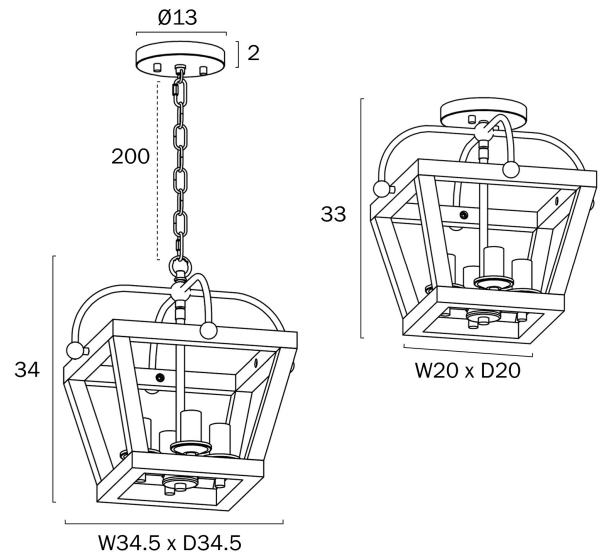

LACOTA 4 PENDANT LIGHT CTC CEILING LIGHT

Note: Dimensions are only a guide and may vary due to manufacturing variations.

LIGHT SOURCE

Voltage Input

240V

Total Wattage (max)

100

Wattage

25

Globe Type

E14

Globe / Light Source qty

4

Globe / Light Source included

No

Dimmable

Globe Dependant

SPECIFICATIONS

Lead and Plug

No

IP rating

IP20

Height Adjustable?

No

3.2

Telbix.

Fixture Height (cm)

34

Fixture Length (cm)

34.5

Fixture Width (cm)

34.5