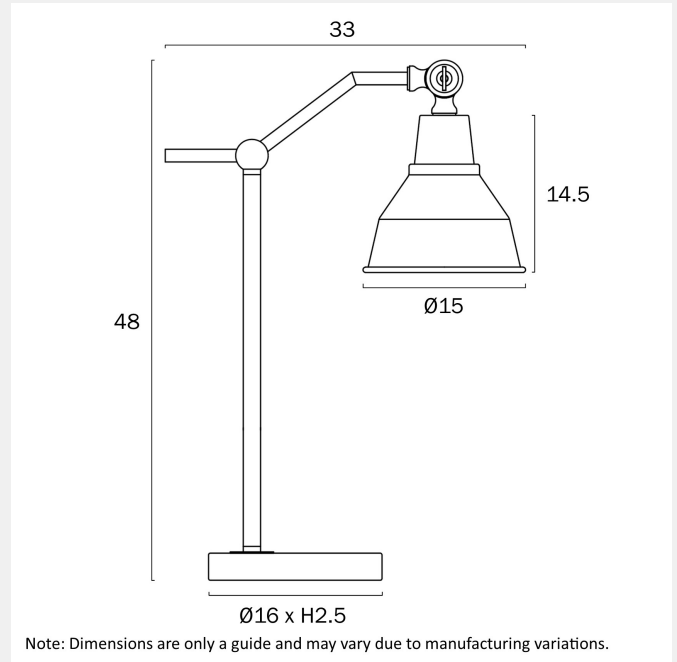

KYLAN TABLE LAMP SMALL

LIGHT SOURCE

Voltage Input

240V

Total Wattage (max)

25

Globe Type

E27

2.2

Fixture Height (cm)

48

Fixture Length (cm)

16

Fixture Width (cm)

33

Cable Length (cm)