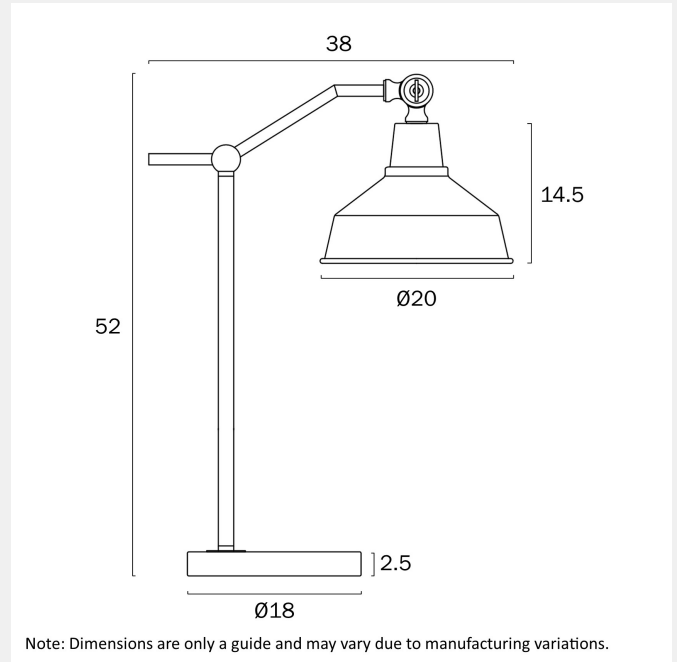

KYLAN TABLE LAMP LARGE

LIGHT SOURCE

Voltage Input

240V

Total Wattage (max)

25

Globe Type

E27

2.3

Fixture Height (cm)

52

Fixture Length (cm)

20

Fixture Width (cm)

38

Cable Length (cm)