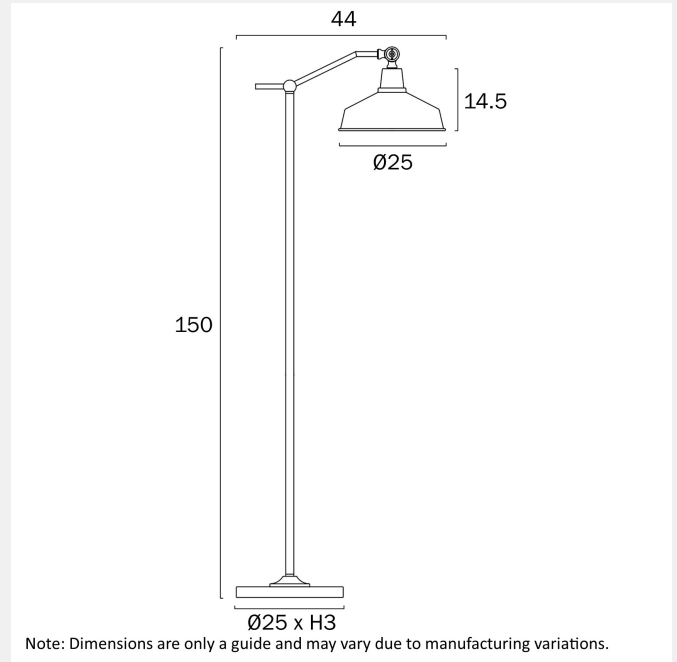

KYLAN FLOOR LAMP

LIGHT SOURCE

Voltage Input

240V

Total Wattage (max)

25

Globe Type

E27

Globe / Light Source qty

1

Globe / Light Source included

No

Dimmable

Globe Dependant

SPECIFICATIONS

Lead and Plug

Yes

Switch

Foot Switch

IP rating

IP20

Height Adjustable?

Yes

Electrical Protection

CLASS II – DOUBLE INSULATED, EARTH NOT REQUIRED

COLOUR AND MATERIAL

Fixture Material

Iron

Fixture Finish

Matte (BK) or Gloss (AG)

PRODUCT DIMENSIONS

Fixture Weight (Kg)

4.28

Fixture Height (cm)

150

Fixture Length (cm)

44

Fixture Width (cm)

25

Cable Length (cm)

200 (50+Foot Switch+150)