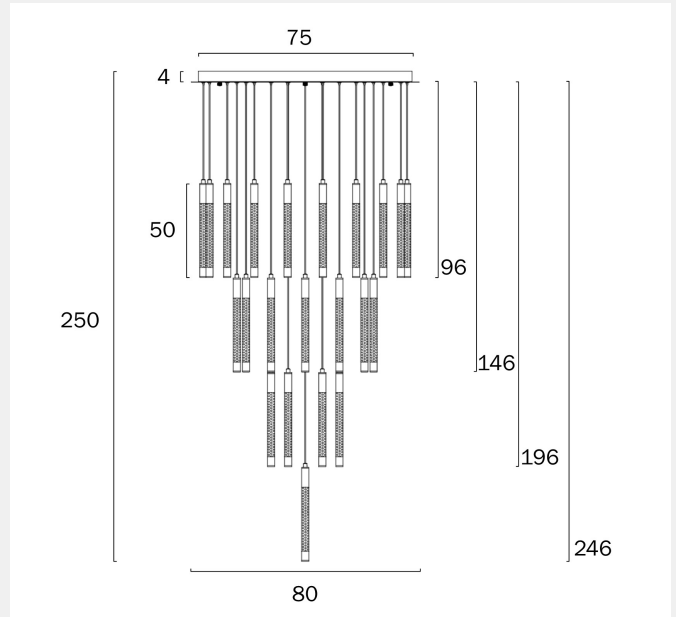

KURTZ 37 LED PENDANT LIGHT

Note: Dimensions are only a guide and may vary due to manufacturing variations.

LIGHT SOURCE

Voltage Input

240V

Total Wattage (max)

111

Wattage

3

Globe Type

LED integrated SMD

Globe / Light Source qty

37

Globe / Light Source included

Yes

Color Kelvin

Lead and Plug

No

IP rating

IP20

Height Adjustable?

Yes

Mounting

Surface

Replacement Warranty

*3 Years

PRODUCT DIMENSIONS

Fixture Weight (Kg)

19.5

Fixture Diameter (cm)

80

Fixture Height (cm)