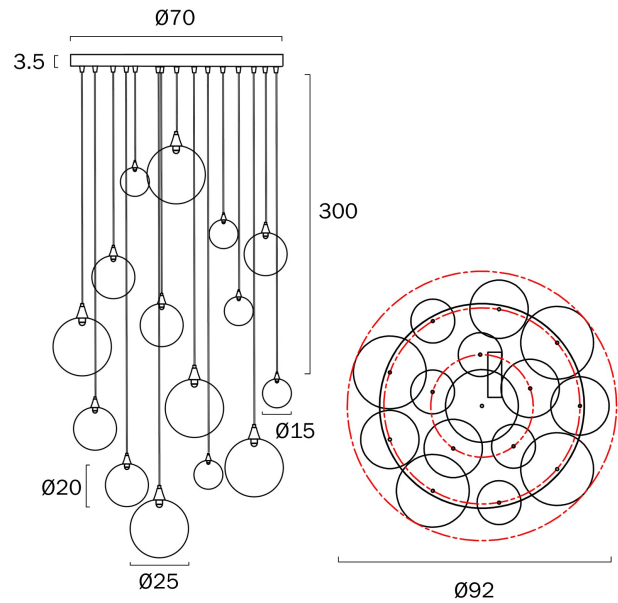

KUPLA 15 PENDANT LIGHT

Note: Dimensions are only a guide and may vary due to manufacturing variations.

VARIANTS

[KUPLA PE15-BK] KUPLA 15
PENDANT LIGHT

Find KUPLA 15 PENDANT LIGHT on
www.telbix.com