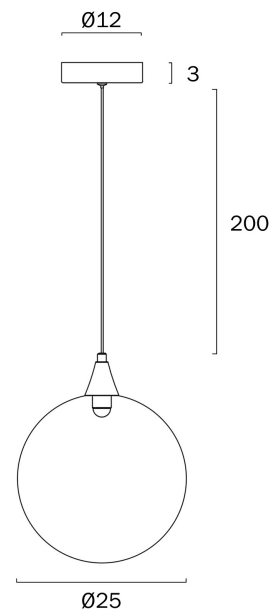

KUPLA 1 PENDANT LIGHT

Note: Dimensions are only a guide and may vary due to manufacturing variations.

VARIANTS

[KUPLA PE1-BKCHM] KUPLA 1
PENDANT LIGHT (BLACK|
CHAMPAGNE)

9329501081365

[KUPLA PE1-BKCL] KUPLA 1
PENDANT LIGHT (BLACK|
CLEAR)