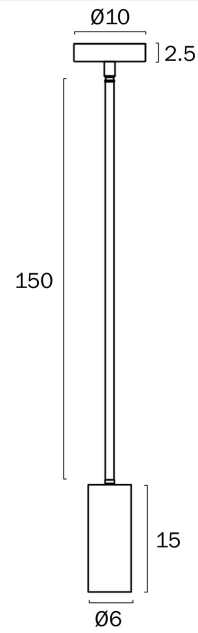

KUDO PENDANT LIGHT

Note: Dimensions are only a guide and may vary due to manufacturing variations.

LIGHT SOURCE

Voltage Input

240V

Total Wattage (max)

6

Globe Type

Lead and Plug

No

IP rating

IP20

Suspension Type

Rod (1x300)+(2x600)

Height Adjustable?

Yes

0.9

Telbix.

Fixture Diameter (cm)

6

Fixture Height (cm)

15

Suspension Length (cm)

150