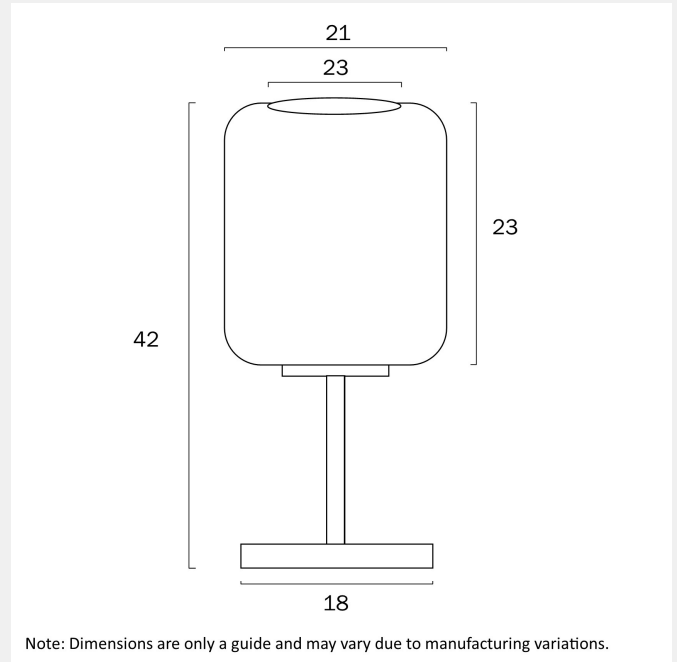

KOROVA TABLE LAMP

LIGHT SOURCE

Voltage Input

240V

Total Wattage (max)

25

Globe Type

E27

Fixture Material

Marble,Metal,Glass

PRODUCT DIMENSIONS

Fixture Weight (Kg)

2.6

Fixture Height (cm)

42

Fixture Diameter (cm)