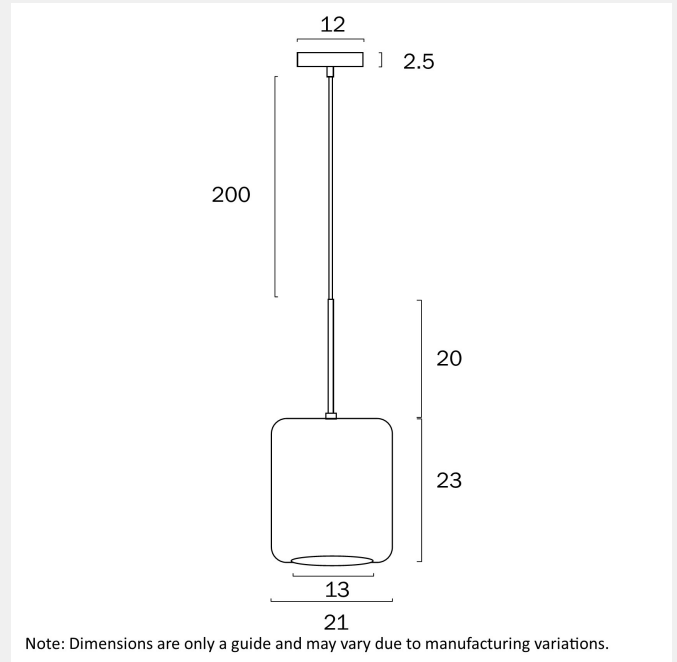

KOROVA SMALL PENDANT LIGHT

LIGHT SOURCE

Voltage Input

240V

Total Wattage (max)

25

Globe Type

E27

WARRANTY

Replacement Warranty

*3 Years

PRODUCT DIMENSIONS

Fixture Weight (Kg)

1.5

Fixture Diameter (cm)

21