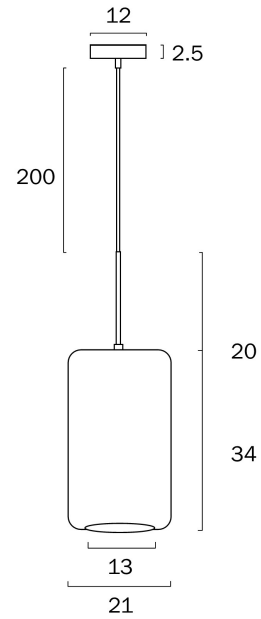

KOROVA MEDIUM PENDANT LIGHT

Note: Dimensions are only a guide and may vary due to manufacturing variations.

LIGHT SOURCE

Voltage Input

240V

Total Wattage (max)

25

Globe Type

E27

Globe / Light Source qty

1

Globe / Light Source included

No

Dimmable

Globe Dependant

SPECIFICATIONS

Opal or Smoke

WARRANTY

Replacement Warranty

*3 Years

PRODUCT DIMENSIONS

Fixture Weight (Kg)

1.6

Fixture Diameter (cm)