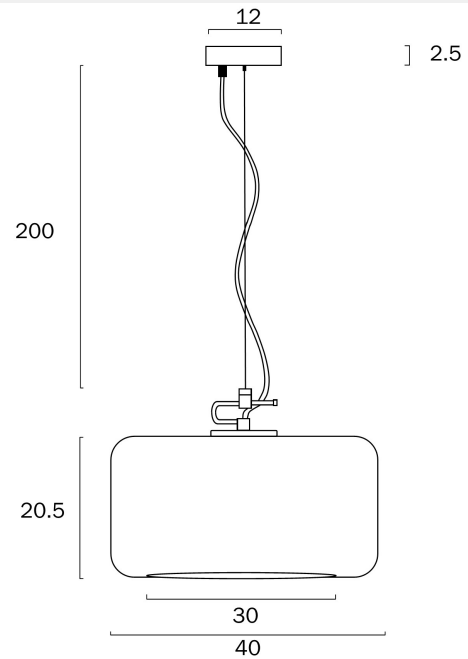

KOROVA LARGE PENDANT LIGHT

LIGHT SOURCE

Voltage Input

240V

Total Wattage (max)

25

Globe Type

E27

Globe / Light Source qty

1

Globe / Light Source included

No

Dimmable

Globe Dependant

SPECIFICATIONS

Lead and Plug

No

IP rating

IP20

Suspension Type

Break Wire + Cable

Height Adjustable?

Yes

Mounting

WARRANTY

Replacement Warranty

*3 Years

PRODUCT DIMENSIONS

Fixture Diameter (cm)

40

Fixture Height (cm)

20