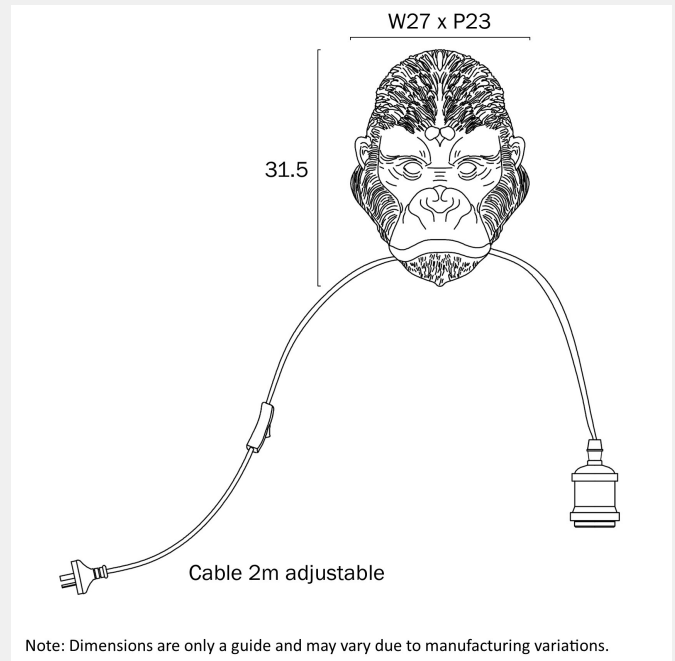

KONG WALL LIGHT

LIGHT SOURCE

Voltage Input

240V

Total Wattage (max)

25

Globe Type

E27

Globe / Light Source qty

1

Globe / Light Source included

No

Dimmable

Globe Dependant

SPECIFICATIONS

Lead and Plug

PRODUCT DIMENSIONS

Fixture Weight (Kg)

2.25

Fixture Projection (cm)

23

Fixture Width (cm)

27

Fixture Height (cm)